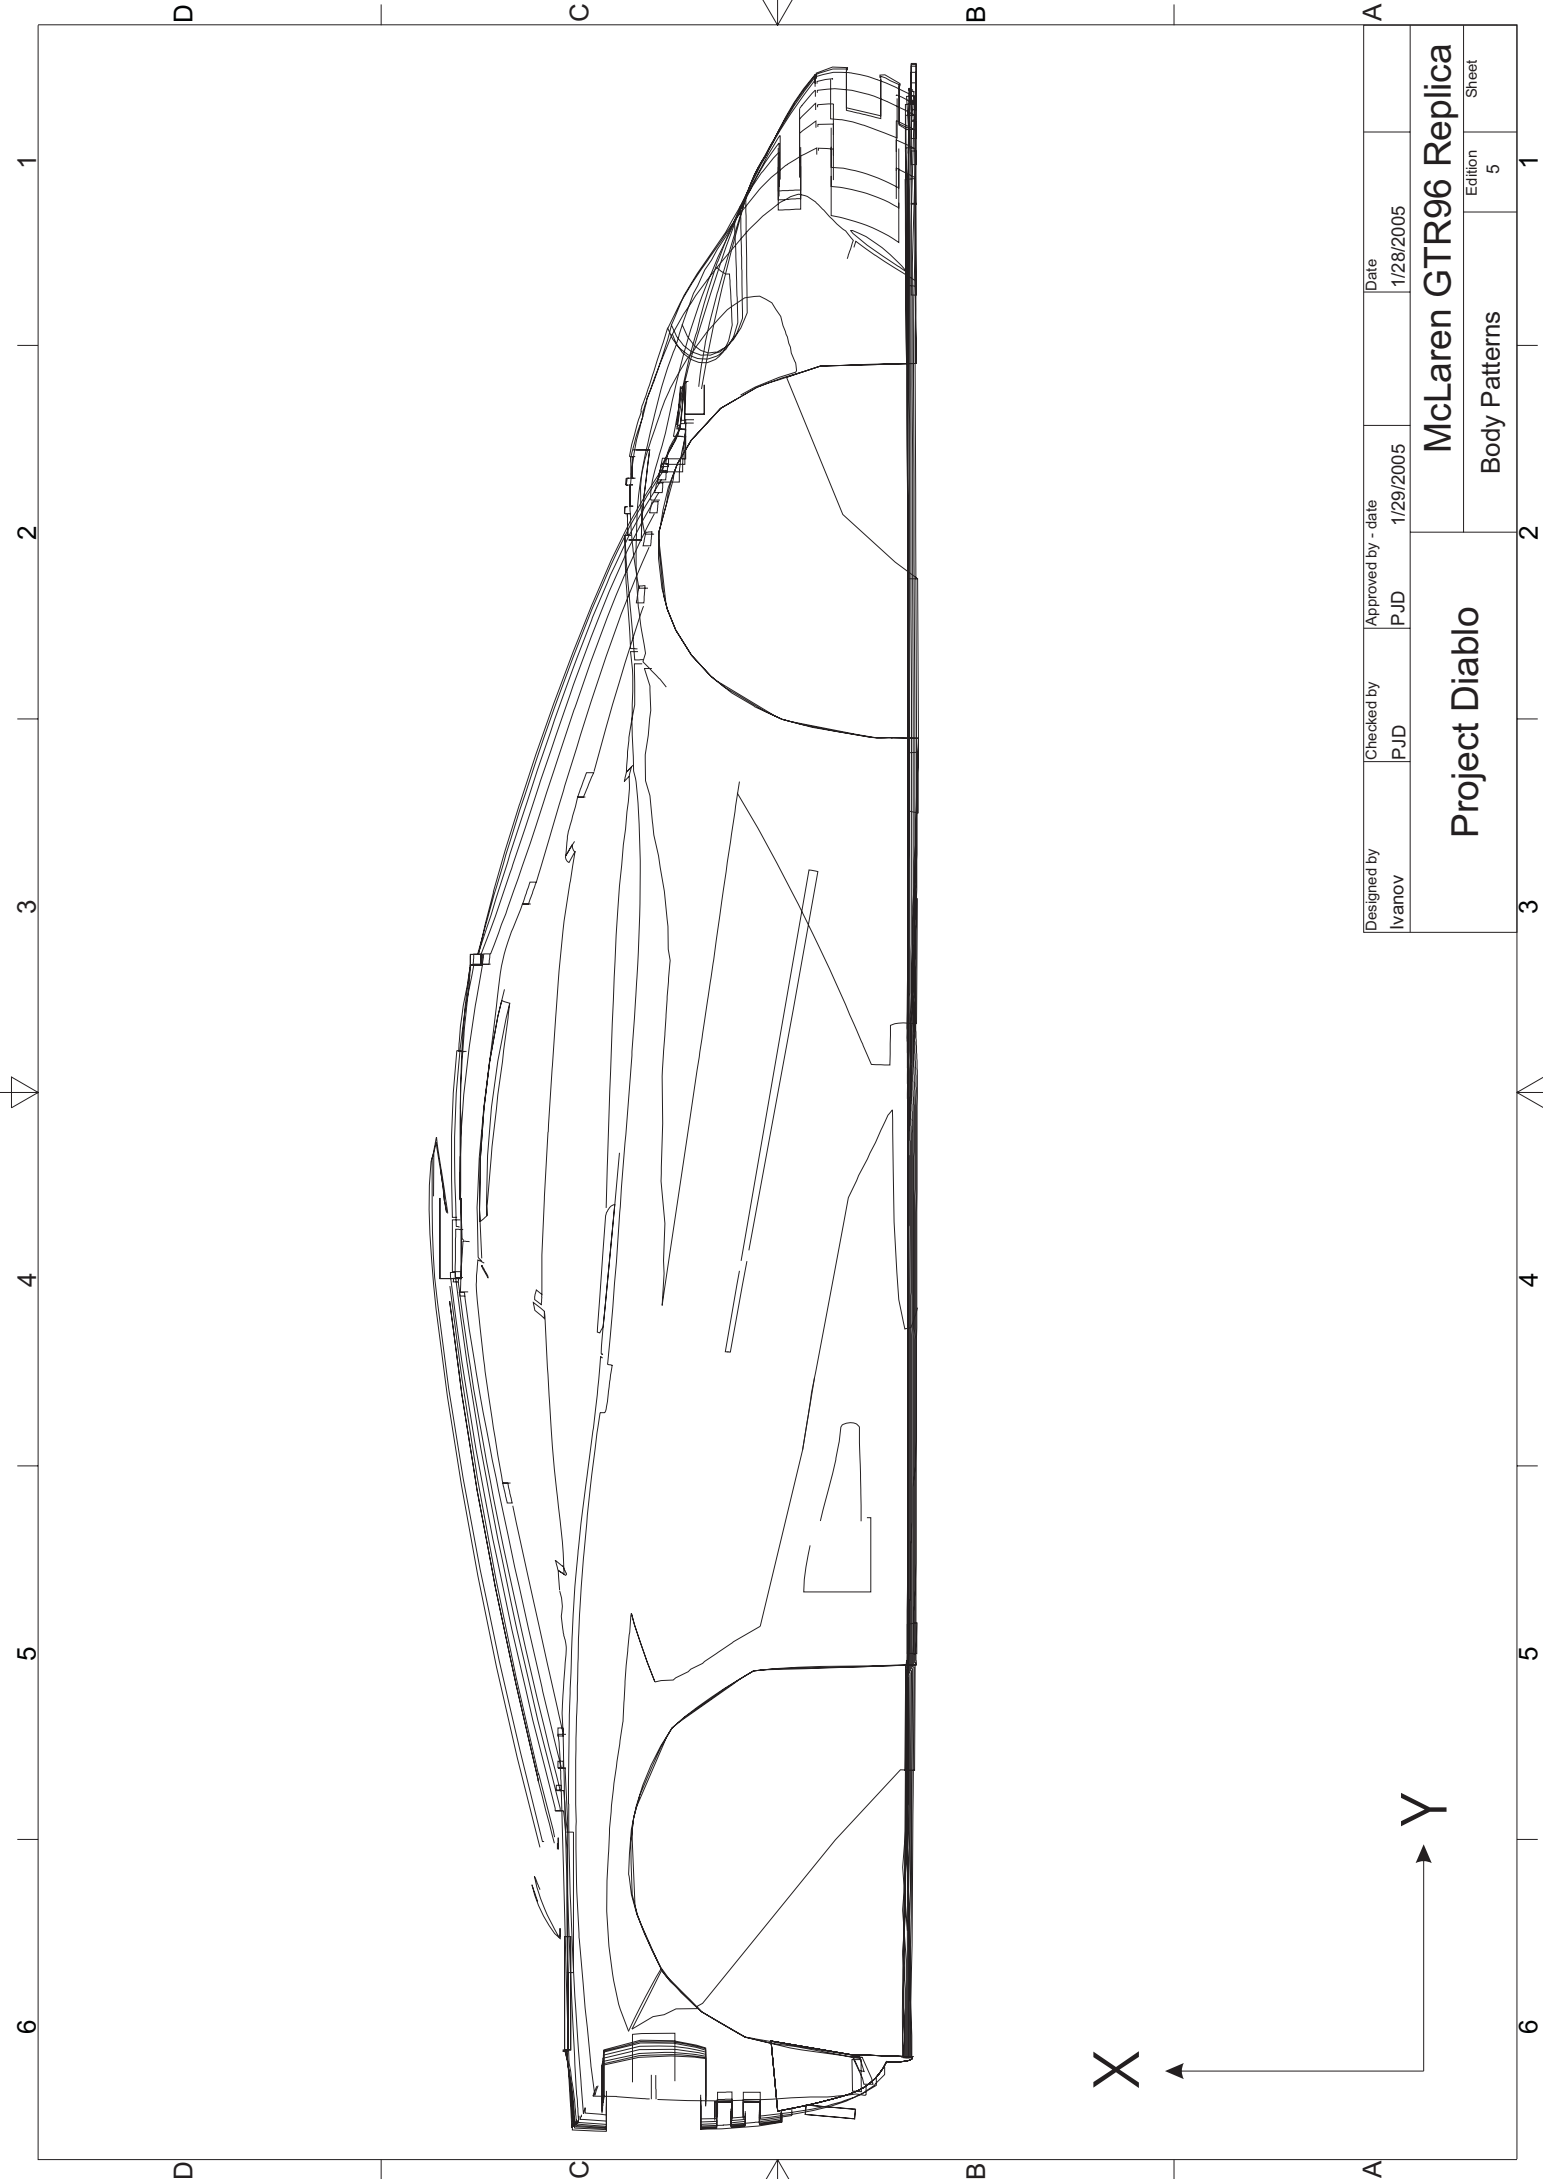

Designed by Ivanov	Checked by PJD	Approved by - date PJD 1/29/2005	Date 1/28/2005
Project Diablo		McLaren GTR96 Replica	
		Body Patterns	Edition 5
			Sheet 1